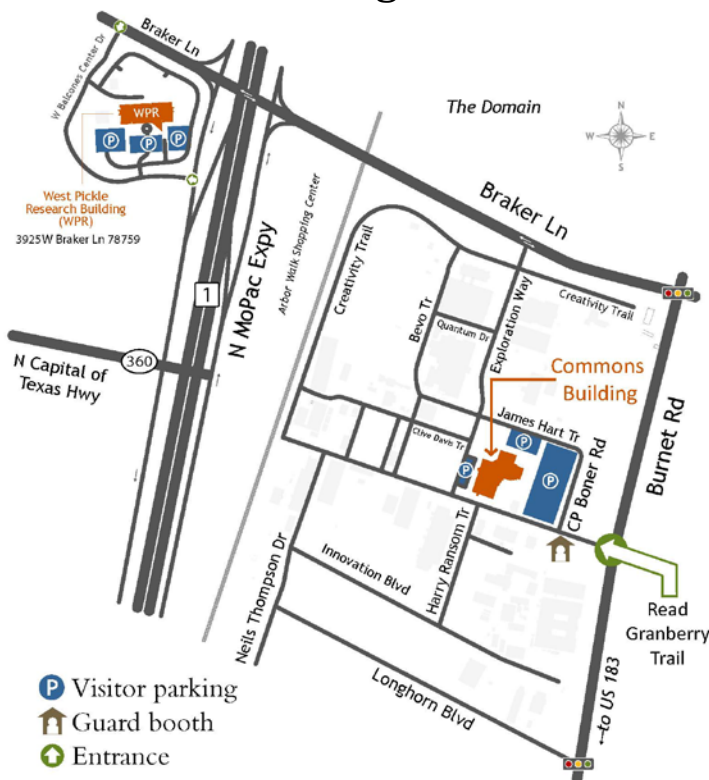

Prepaid Visitor Parking Permit

Program:

GIS Forum

Valid Date(s):

October 24-28, 2016

Important:

- Permit must be displayed on the dashboard of your vehicle •
- Permit is only valid in Visitor Parking areas on date(s) shown above •
- Parking in other areas may result in the issuance of a citation •
- Not valid in spaces marked "University Vehicle at all times" •

Parking Information for the Commons Building

Street Address:

10100 Burnet Road, Building 137
Austin, TX 78758
(between U.S. 183 and Braker Lane)

Enter through Burnet Road entrance.
Take immediate right on C.P. Boner Road.
Park in the parking lot on your left –
directly in front of the Commons Building.
If this lot is full, you may park by the
water tower.

Wheelchair accessible spaces with ramps
are located on the west and north sides of
the building.

The permit portion of this page must be
displayed on your dashboard throughout
your program. Failure to do so may result
in the issuance of a citation.