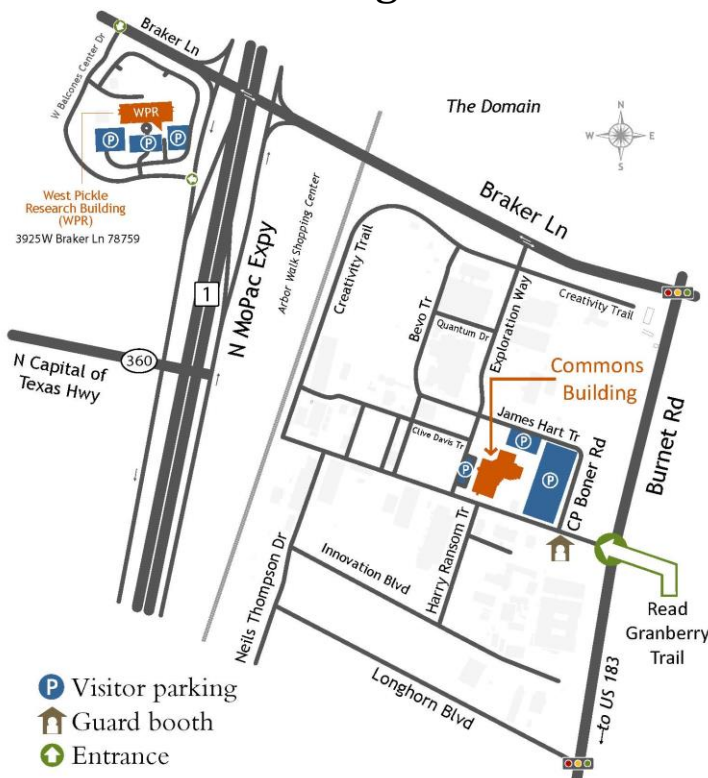

Commons Building Prepaid Visitor Parking Permit

Program:

GeoRodeo

Valid Date(s):

May 4, 2018

Important:

- Permit must be displayed on the dashboard of your vehicle •
- Permit is only valid in Visitor Parking areas on date(s) shown above •
- Parking in other areas may result in the issuance of a citation •
- Not valid in spaces marked "University Vehicle at all times" •

Parking Information for the Commons Building

Street Address:

10100 Burnet Road, Building 137
Austin, TX 78758
(between U.S. 183 and Braker Lane)

Enter through Burnet Road entrance.
Take immediate right on C.P. Boner Road.
Park in the parking lot on your left –
directly in front of the Commons Building.
If this lot is full, you may park by the
water tower.

Wheelchair accessible spaces with ramps
are located on the west and north sides of
the building.

The permit portion of this page must be
displayed on your dashboard throughout
your program. Failure to do so may result
in the issuance of a citation.