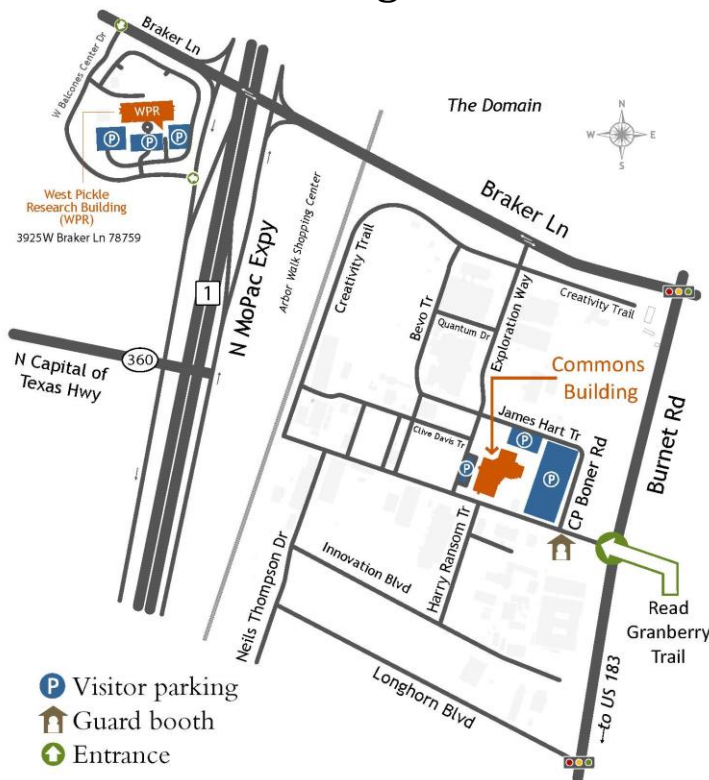

## Parking Information for the Commons Building

**Street Address:**

10100 Burnet Road, Building 137  
Austin, TX 78758  
(between U.S. 183 and Braker Lane)

Enter through Burnet Road entrance. Take immediate right on C.P. Boner Road. Park in the parking lot on your left – directly in front of the Commons Building. If this lot is full, you may park by the water tower.

Wheelchair accessible spaces with ramps are located on the west and north sides of the building.

The permit portion of this page must be displayed on your dashboard throughout your program. Failure to do so may result in the issuance of a citation.